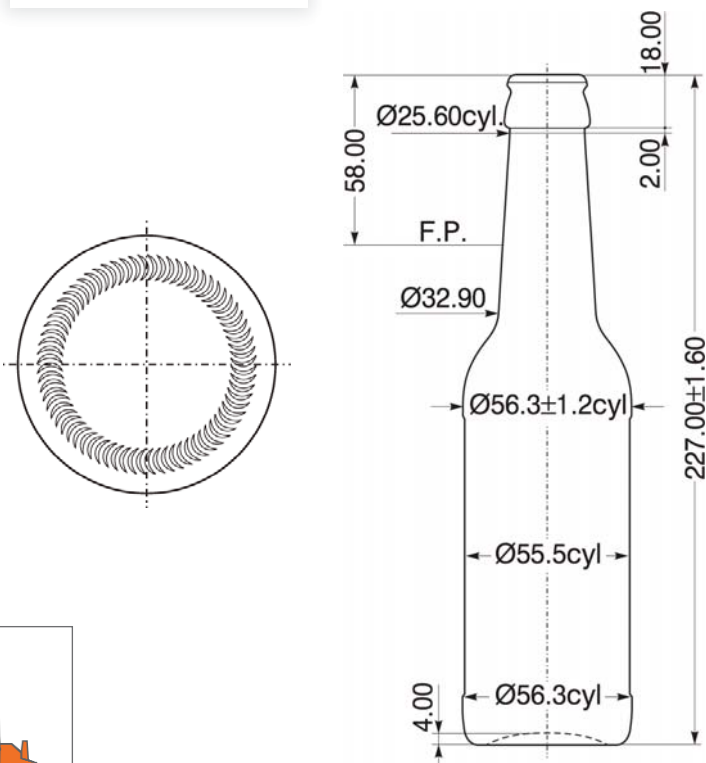

Category: Soft Drinks

Alcopop

#4013

Specification

Fill-Point Capacity	27.5cl
Weight	220g
Bottles per Pallet	1640

Bottle Dimensions

FOR FURTHER INFORMATION

Call 0845 200 2835
glassworksinternational.com