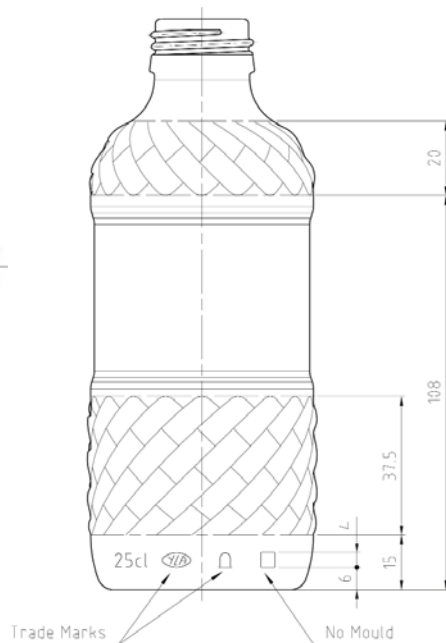

Category: Soft Drinks

Good Water

#4048

Specification

Fill-Point Capacity	25cl
Weight	220g
Bottles per Pallet	3249

Bottle Dimensions

FOR FURTHER INFORMATION

Call **0845 200 2835**
glassworksinternational.com