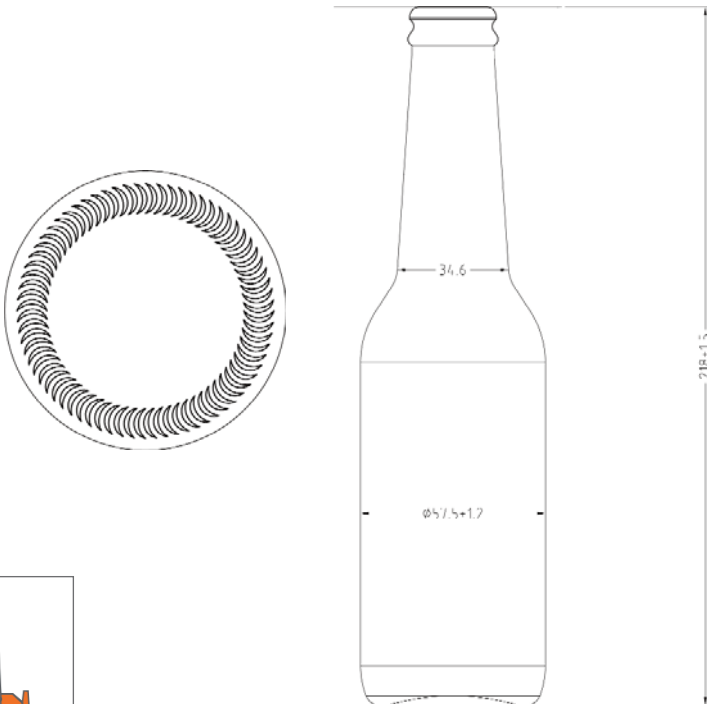

Category: Soft Drinks

Red Ice

#4702

Specification

Fill-Point Capacity	27.5cl
Weight	220g
Bottles per Pallet	2000

Bottle Dimensions

FOR FURTHER INFORMATION

Call 0845 200 2835
glassworksinternational.com