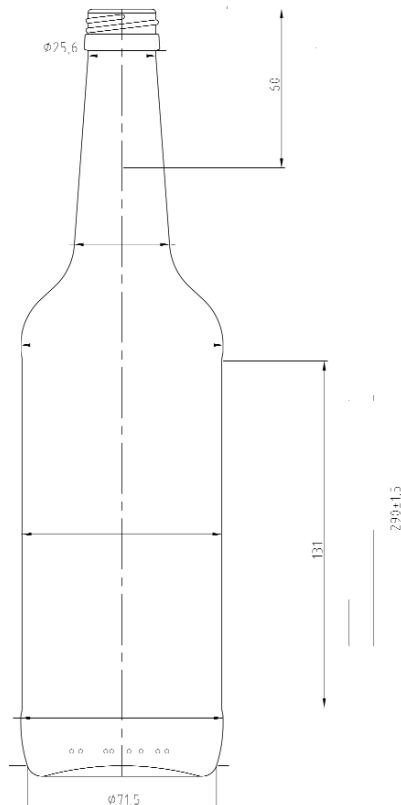

Category: Hard Drinks

Alcopop

#8460

Specification

Fill-Point Capacity	70cl
Weight	420g
Bottles per Pallet	872

Bottle Dimensions

FOR FURTHER INFORMATION

Call 0845 200 2835
glassworksinternational.com